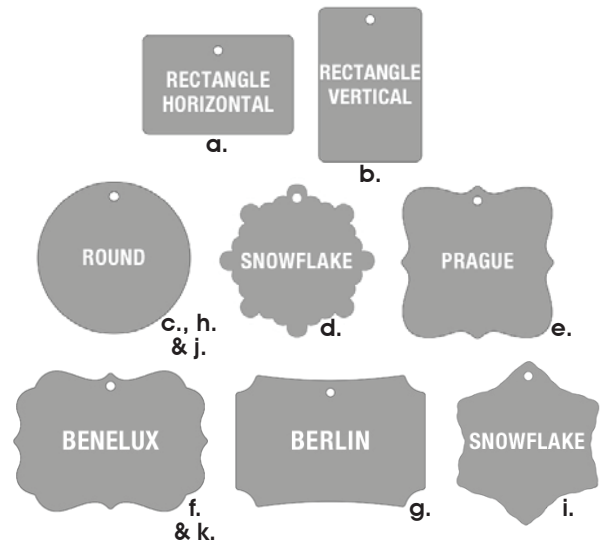

Photo Gifts & Keepsakes

PHOTO ORNAMENTS

METAL ORNAMENTS — Made from durable aluminum. Comes with a red ribbon and is 2-sided.

PORCELAIN ORNAMENTS — A traditional glossy porcelain ornament. Round is 2-sided and Snowflake is 1-sided. Comes with a gold string.

NATURAL WOOD ORNAMENTS — Made from MDF Maple Veneer. Comes with a red ribbon and is 2-sided.

NAME	PRODUCT ID	SUGGESTED RETAIL	YOUR COST
a. NEW Metal Rectangle Horizontal	7008512	$ 14.95	$ 7.48
b. NEW Metal Rectangle Vertical	7008511	$ 14.95	$ 7.48
c. NEW Metal Round	7008504	$ 14.95	$ 7.48
d. Metal Snowflake	6155433	$ 14.95	$ 7.48
e. Metal Prague	4600290	$ 14.95	$ 7.48
f. Metal Benelux	8014002	$ 14.95	$ 7.48
g. Metal Berlin	4661298	$ 14.95	$ 7.48
h. Porcelain Round	NEW ID# 7009069	$ 14.95	$ 7.48
i. Porcelain Snowflake	7005216	$ 14.95	$ 7.48
j. NEW Natural Wood Round	7009071	$ 14.95	$ 7.48
k. NEW Natural Wood Benelux	8014002	$ 14.95	$ 7.48

HARDBOARD PANELS & PLAQUE

1/8" thick w/ black edge. Desktop panels come with kick stand. Plaque has hanging notch on the back.

NAME	PRODUCT ID	SUGGESTED RETAIL	YOUR COST
5X7 Hardboard Panel	7002651	$ 19.95	$ 9.98
7x5 Hardboard Panel	7002652	$ 19.95	$ 9.98
6x6 Hardboard Panel	7008437	$ 19.95	$ 9.98
8x10 Hardboard Panel	7002653	$ 24.95	$ 12.48
10x8 Hardboard Panel	7002654	$ 24.95	$ 12.48
11x14 Hardboard Plaque	7002655	$ 39.95	$ 19.98
14x11 Hardboard Plaque	7002656	$ 39.95	$ 19.98